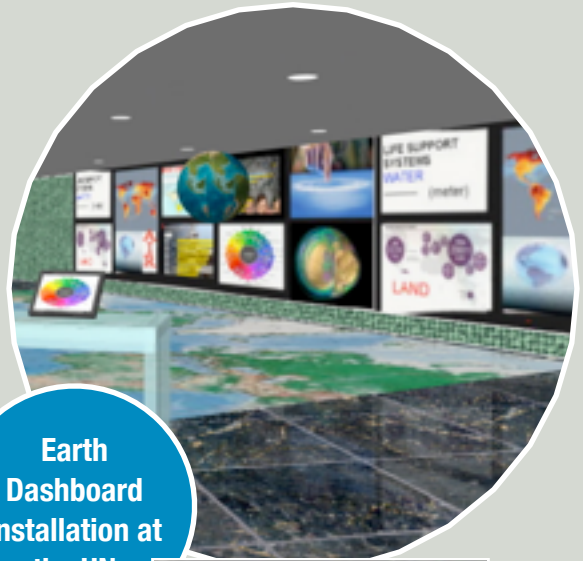

The Earth Dashboard will feature easy-to-understand visualizations of key indicators of the state of the world. It will have a polling function that allows people to make choices about global and/or local goals, issues & decision points. Each indicator will be displayed via a real-time meter, a trend that discloses past and future directions, a world map that discloses geographical distribution, actions that can be taken, links to organizations active in that issue area, and sources. It will also have a function that will allow you to create your own EDB or one for your country, city or organization.

Next Steps/What You Can Do

The Earth Dashboard needs your help. To finish building the full-feature Earth Dashboard we need a variety of resources— intellectual and financial. A dashboard that professes to be for the Earth needs input from all over. Your insights as to what should be on the Earth Dashboard is crucial. Your involvement with the on-going evolution and refinement of the Earth Dashboard will determine its success. And, your financial assistance will make sure it happens quickly. The world can't wait much longer for such a critical tool for navigation and problem solving! See below for how you can get involved.

Earth Dashboard installation at the UN